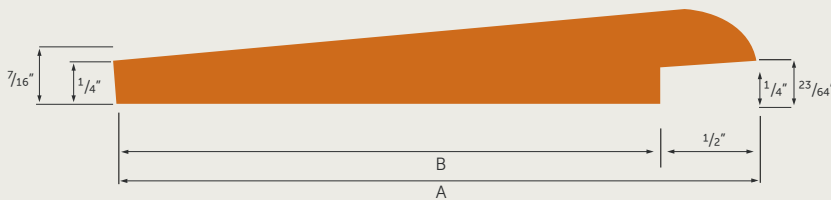

Novelty Siding

Unique overlapping board design available in a smaller 4" profile size, ideal for adding vintage charm to exterior walls.

#400

Pattern	Nominal Size	A	B	Lengths
400	1/2" x 4	3-1/2"	3"	16" & 20'